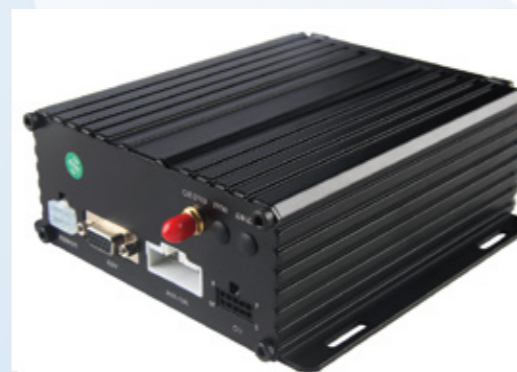

CL-MR9704
(back side)