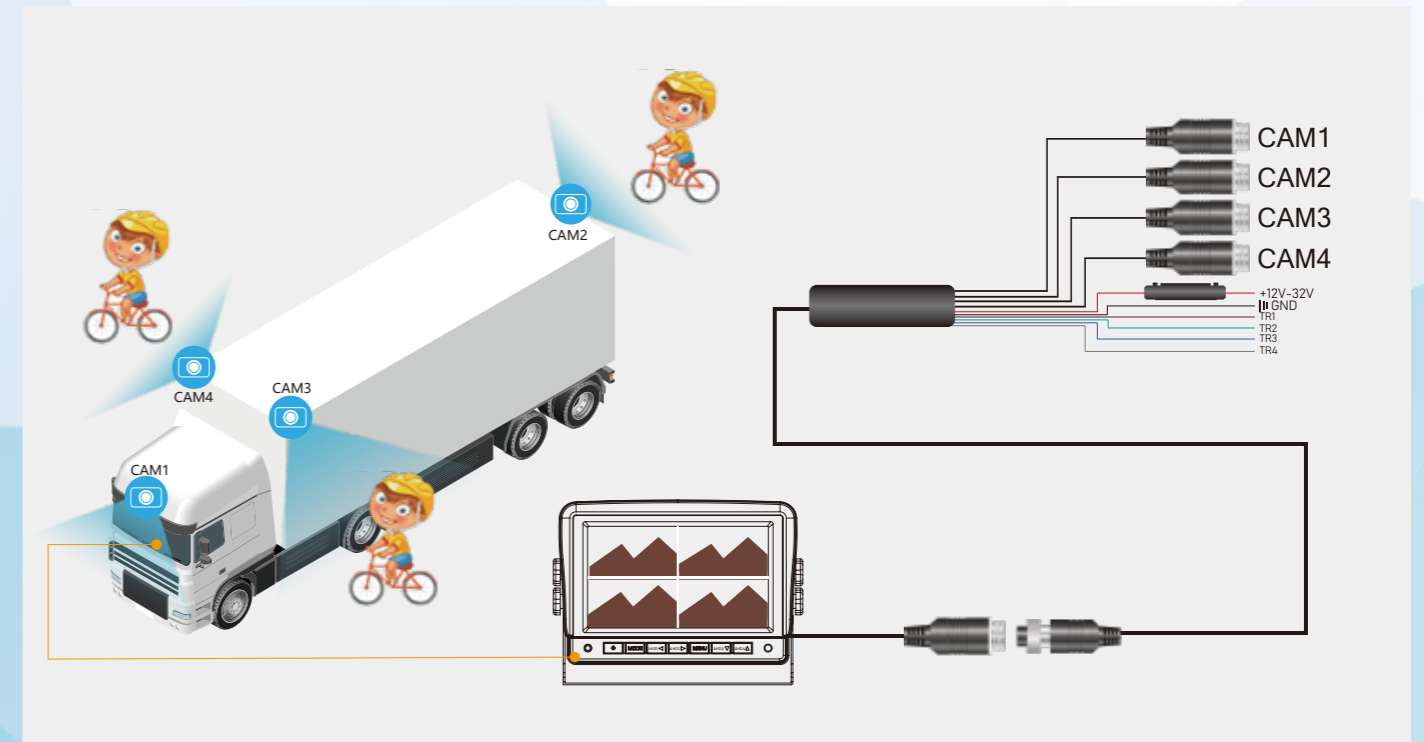

## Equipment parameters

- \* 7" AHD quad monitor system
- \* NEW TFT 7" panel , 16 : 9 image
- \* Resolution : 1024 x RGB x 600
- \* Brightness : 400 cd/m2
- \* 4 video inputs ( 4 PIN aviation connector)
- \* Single /Split /Quad view selectable
- \* Auto-compatible with CVBS/AHD camera(1080P/720P/D1)
- \* PAL/NTSC adjustable
- \* Each channel has trigger wire
- \* Trigger priority: CAM 2>CAM 1>CAM 3>CAM 4
- \* High-low voltage protection & short circuit protection
- \* view angle:L/R:70,UP:50,down:70 degree
- \* Built-in speaker (optional)
- \* Power requirement: DC 9~32 V
- \* Detachable sunshade
- \* Metal U type bracket