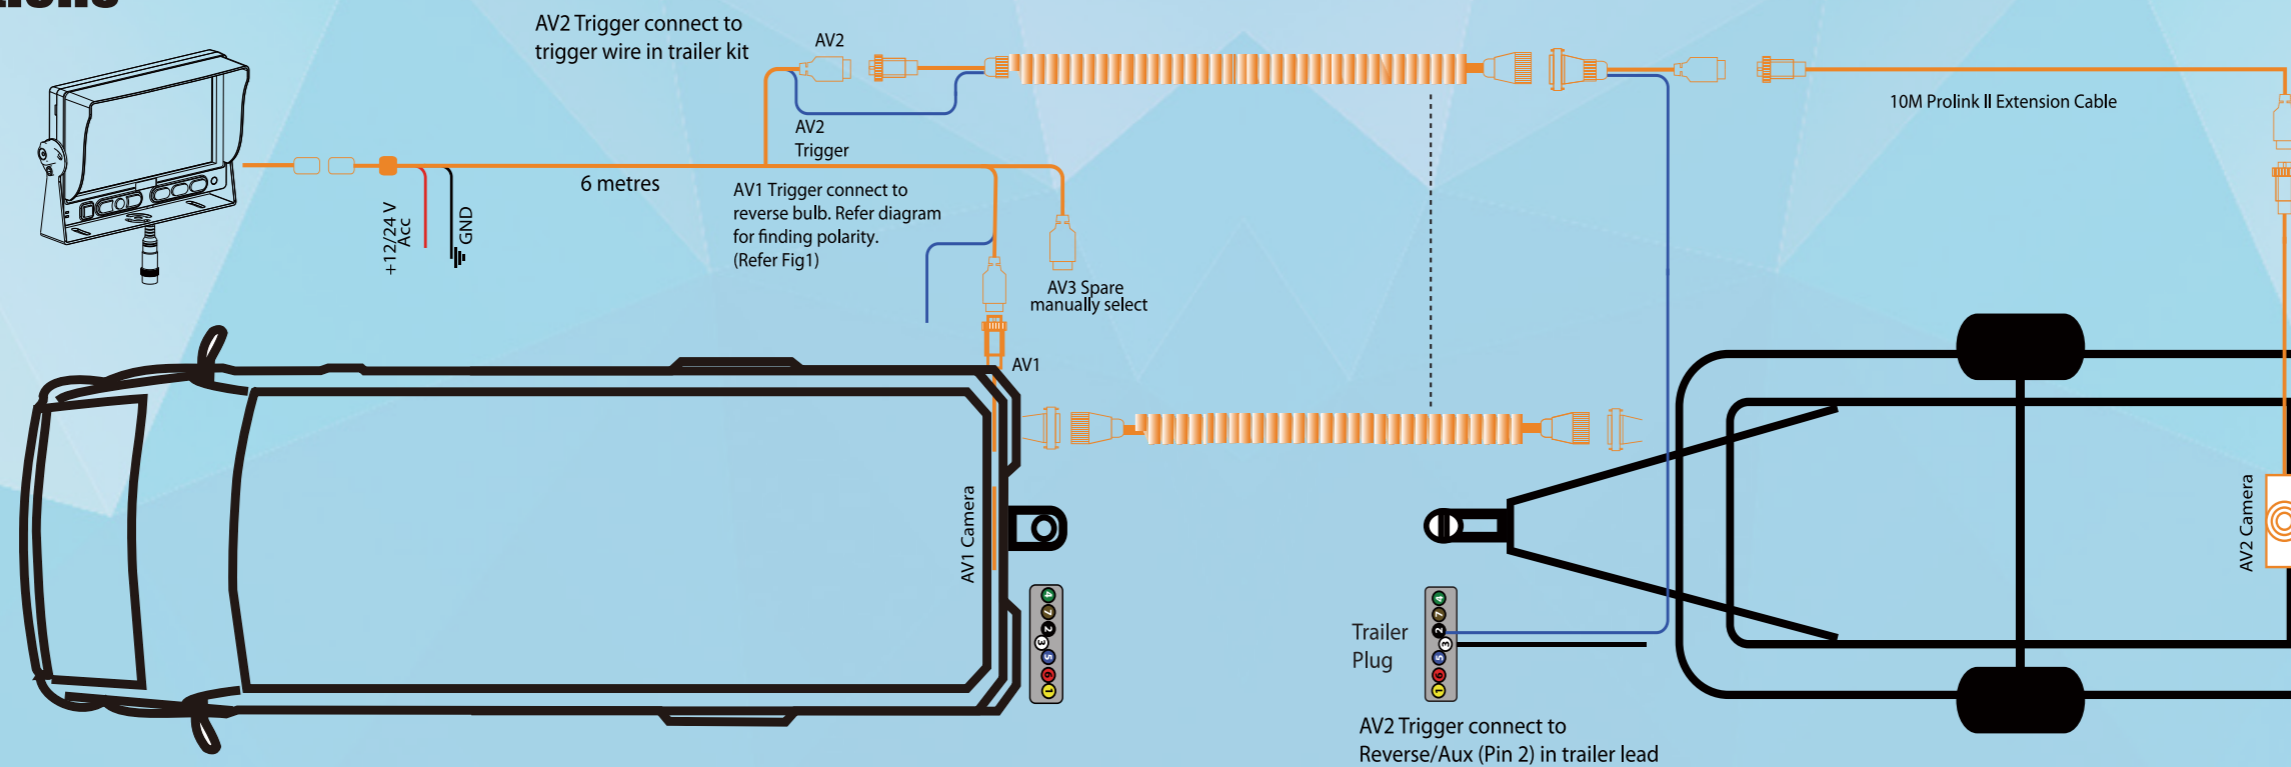

Instructions